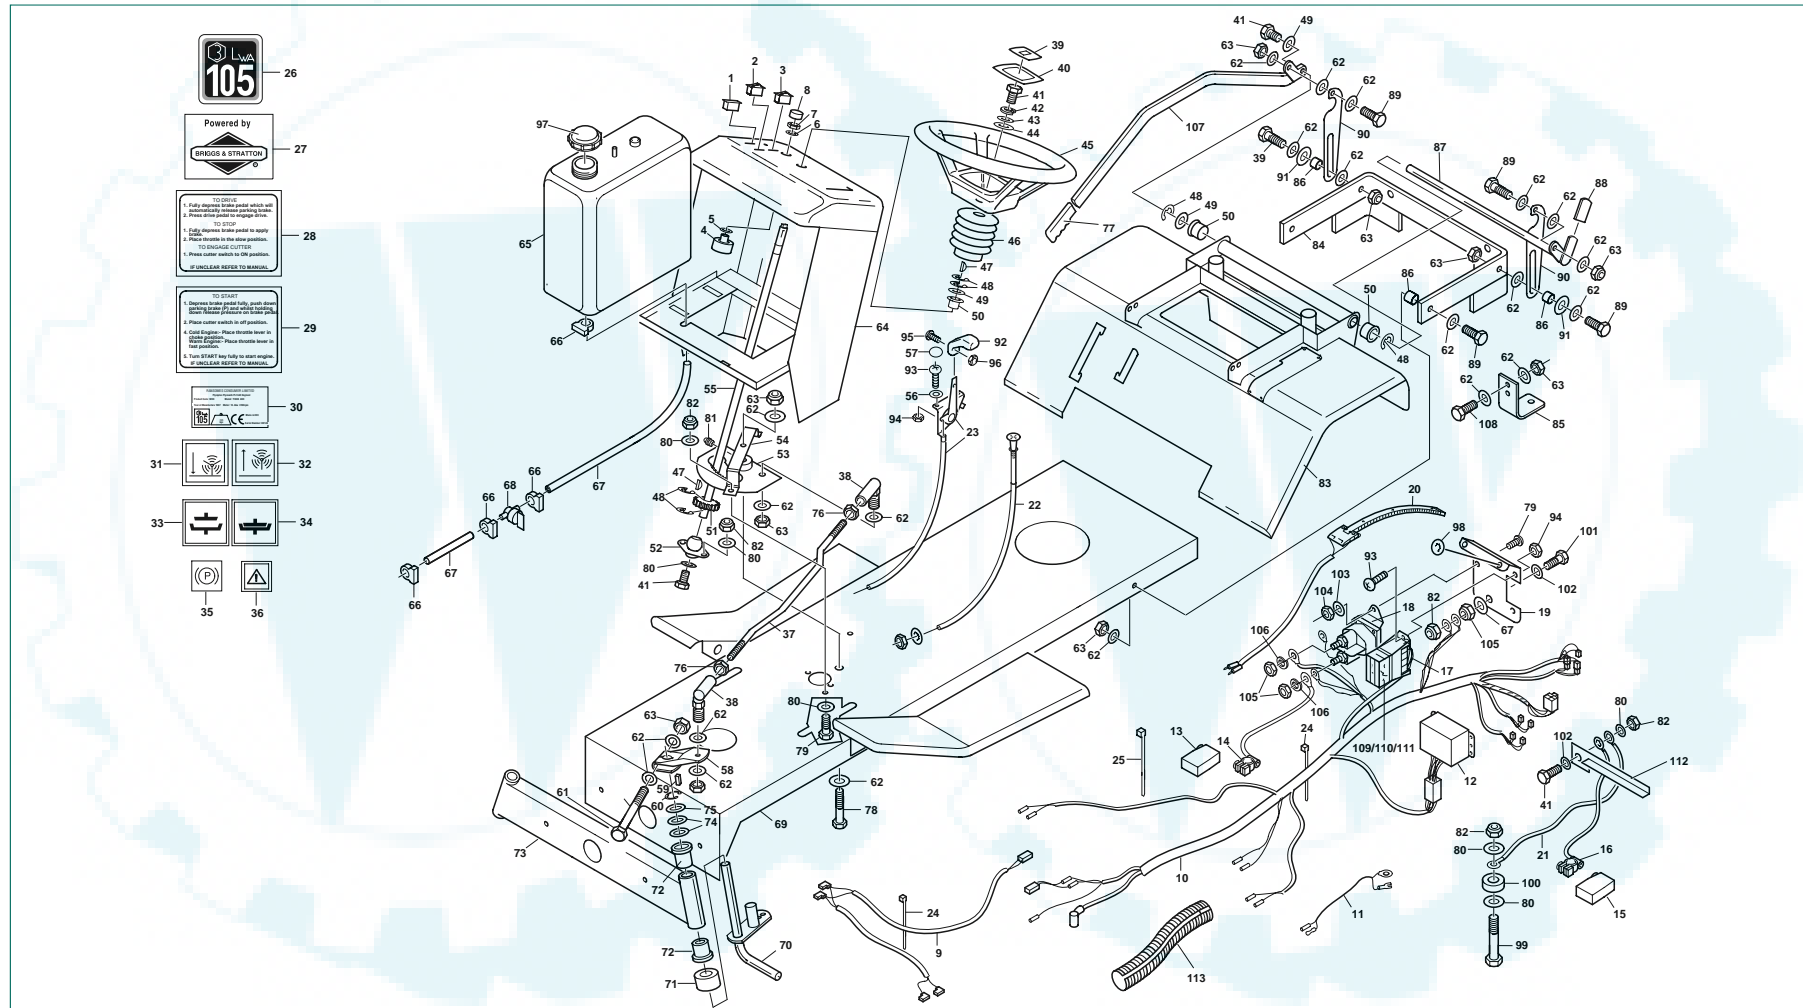

Westwood

Steering and Electrical Controls

THE BEST OF BRITISH ENGINEERING